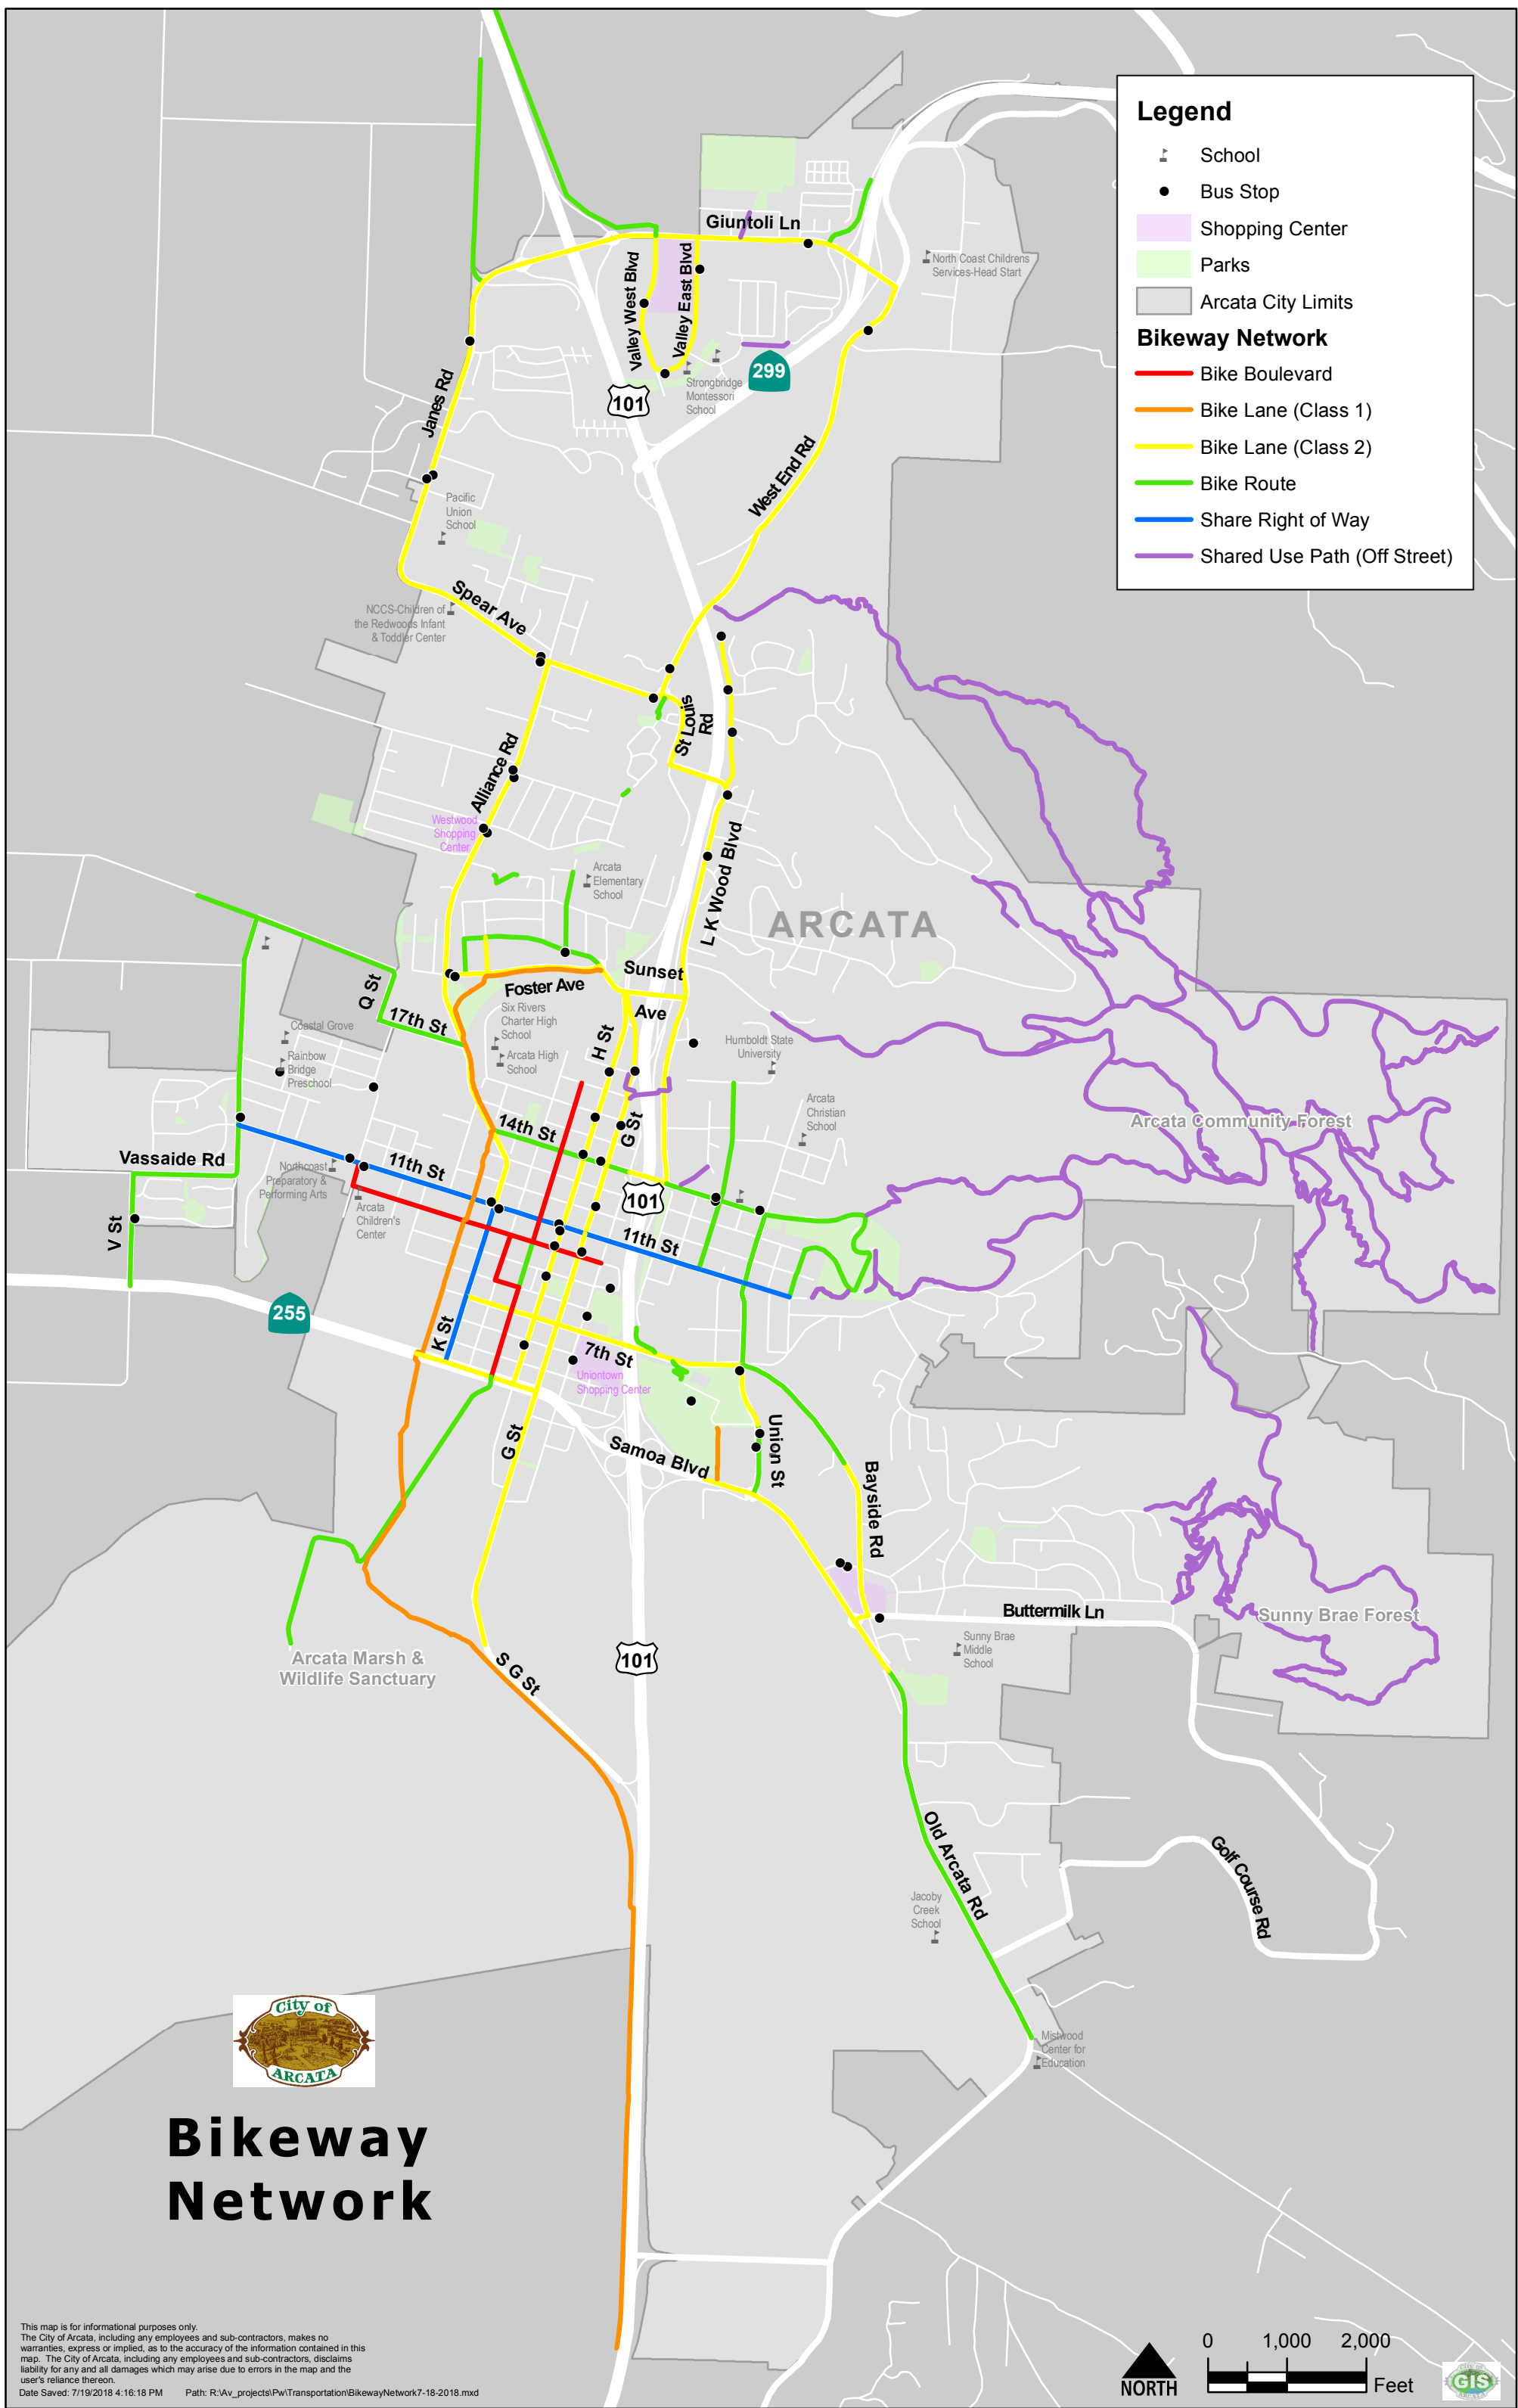

Legend

- School
- Bus Stop
- Shopping Center
- Parks
- Arcata City Limits

Bikeway Network

- Bike Boulevard
- Bike Lane (Class 1)
- Bike Lane (Class 2)
- Bike Route
- Share Right of Way
- Shared Use Path (Off Street)

Bikeway Network

NORTH

Feet