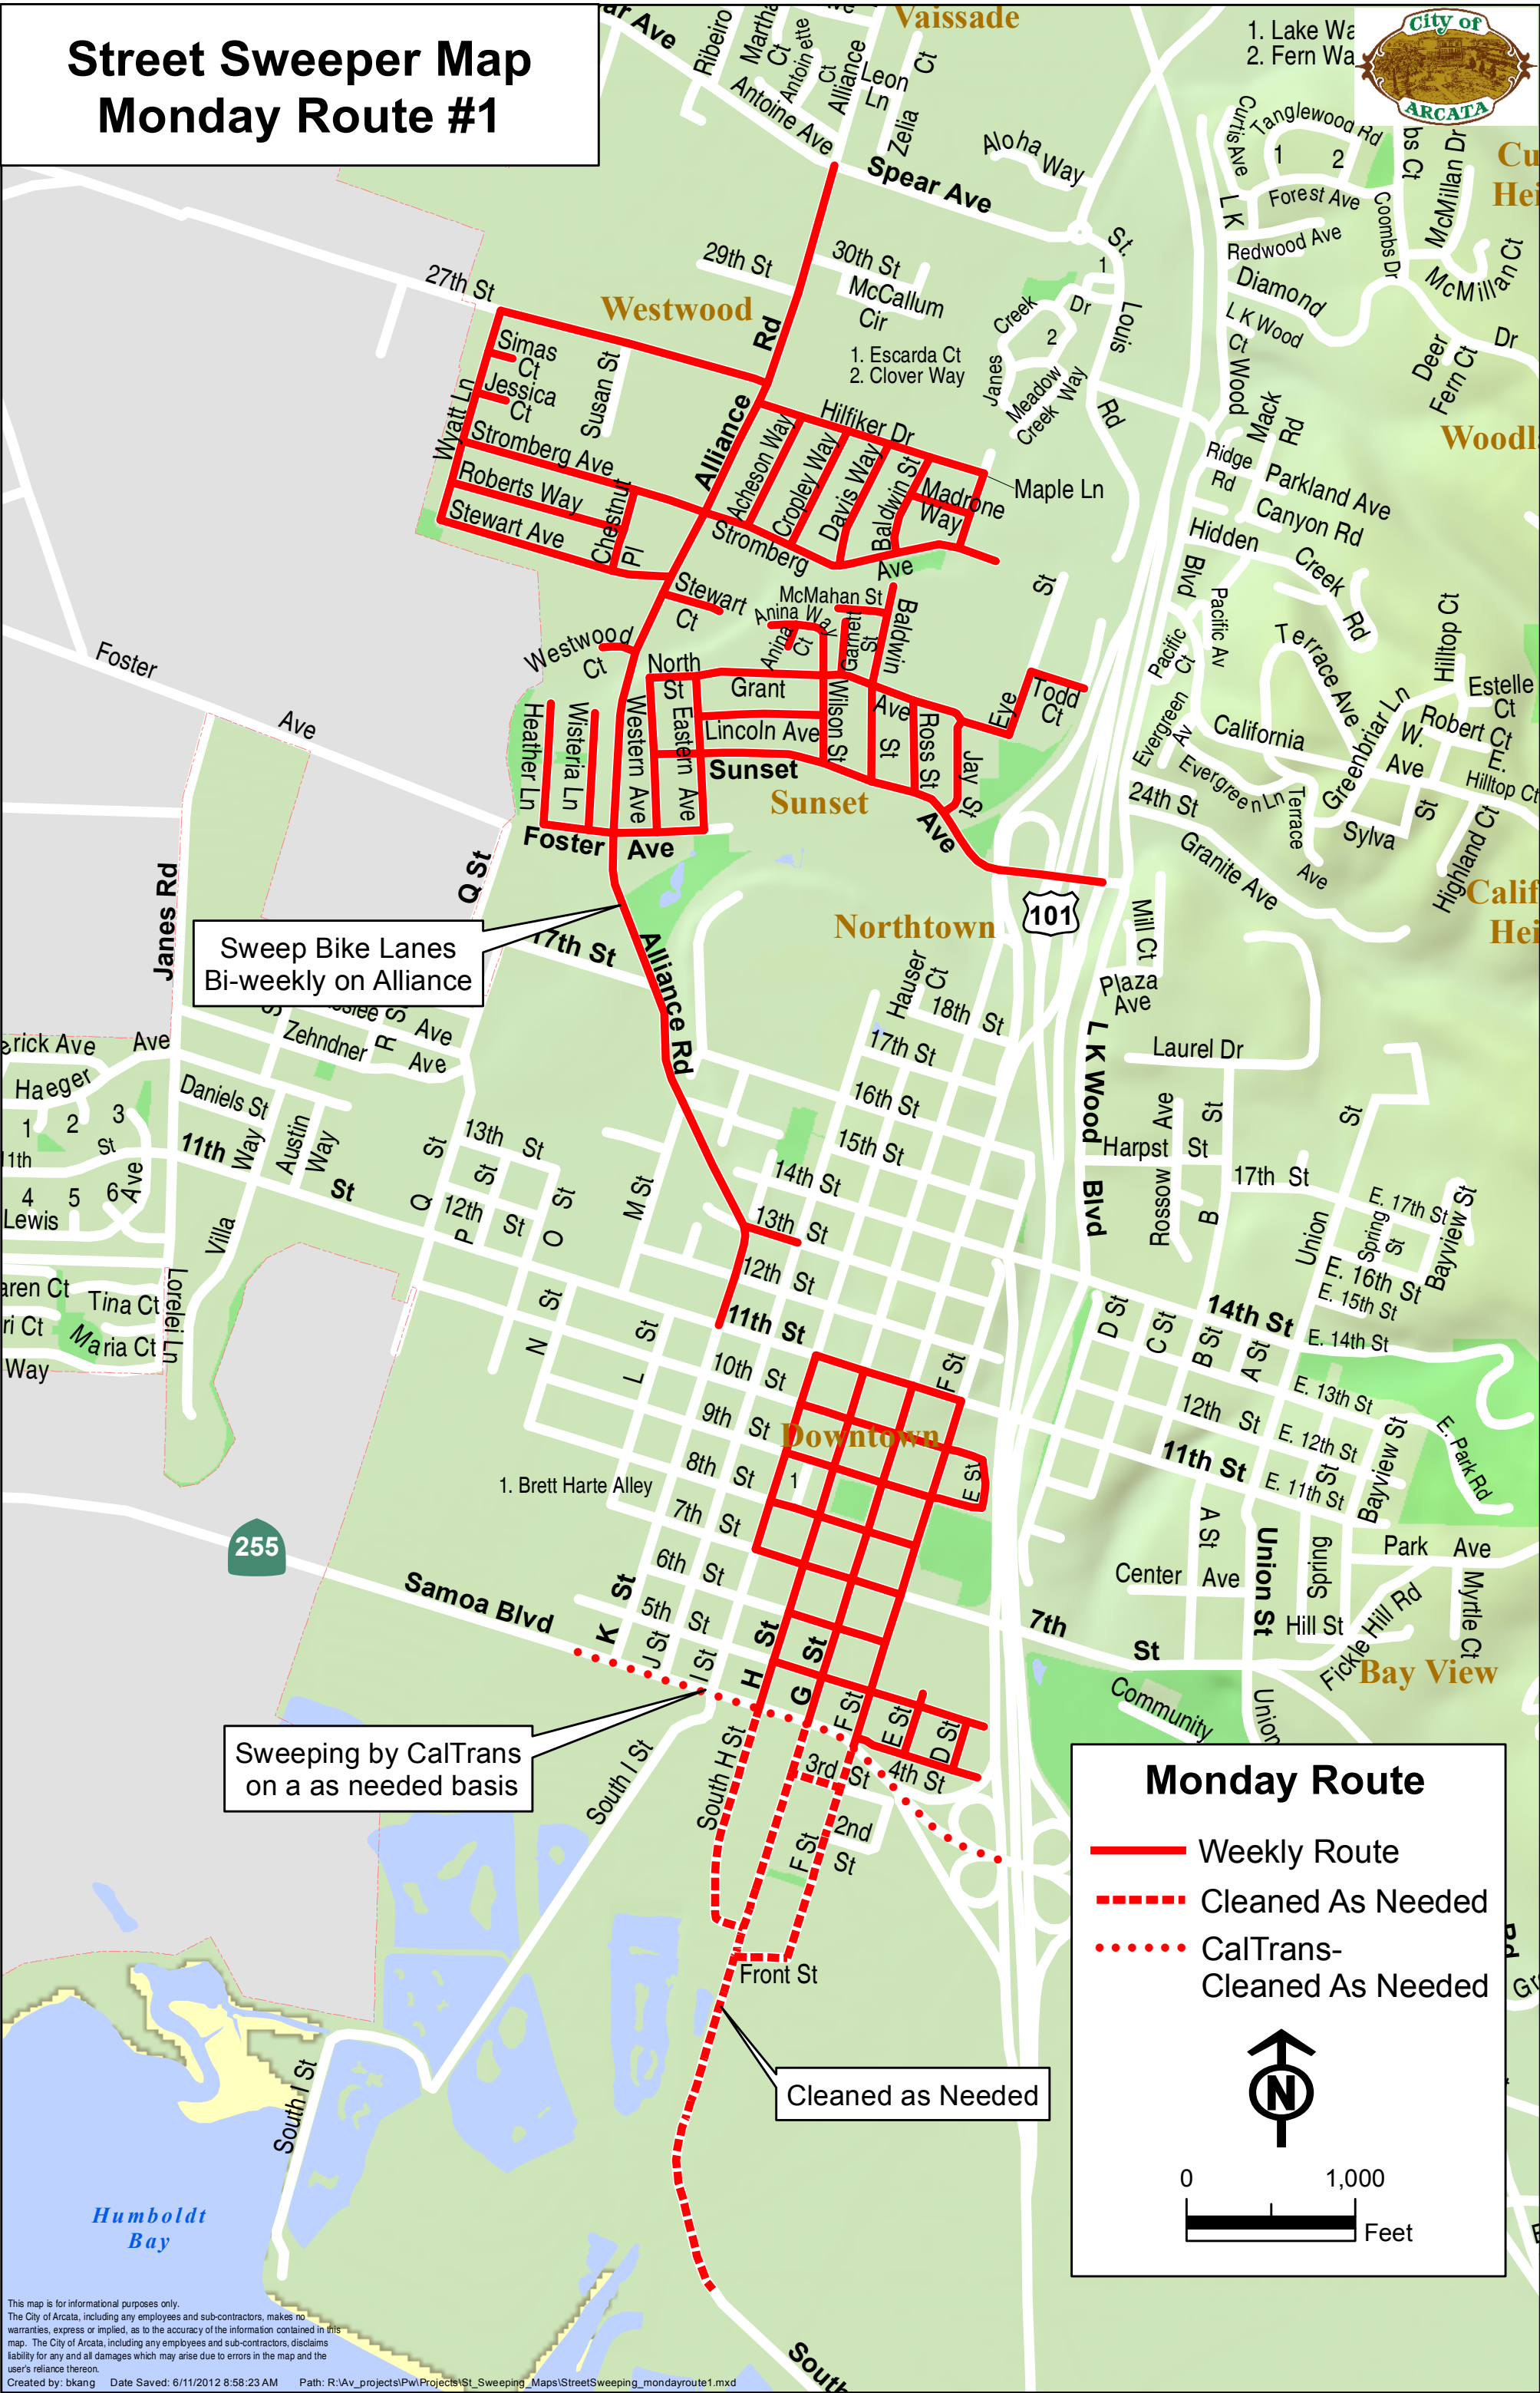

# Street Sweeper Map Monday Route #1

Sweep Bike Lanes  
Bi-weekly on Alliance

Sweeping by CalTrans  
on a as needed basis

Cleaned as Needed

### Monday Route

- Weekly Route
- - - Cleaned As Needed
- . . . CalTrans-Cleaned As Needed

0 1,000 Feet

This map is for informational purposes only. The City of Arcata, including any employees and sub-contractors, makes no warranties, express or implied, as to the accuracy of the information contained in this map. The City of Arcata, including any employees and sub-contractors, disclaims liability for any and all damages which may arise due to errors in the map and the user's reliance thereon.