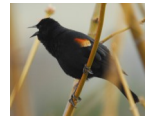

Can you tell what these birds might eat just by looking at their beak? What do you think a water bird with a long beak eats?