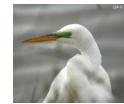

Front feet print behind back feet when they hop.

You can make your own cast of an animal track by pouring plaster into it and letting it dry. Ask an adult to do this with you sometime!

Photos by Leslie Scopes-Anderson

What can YOU find at the Arcata Marsh and Wildlife Sanctuary? **A checklist just for kids**

Mammals

- _ Bobcat
- _ River Otter
- _ Striped Skunk
- _ Gray Fox
- _ Vole
- _ Long-tailed weasel
- _ Brush Rabbit
- _ Raccoon

Can you find any signs that a mammal was in the area?
Burrows in the grass or ground?
Can you find any scat or tracks?

Common Birds

- _ Great Egret
- _ Black-crowned Night Heron
- _ Great Blue Heron
- _ Mallard
- _ Canada Goose
- _ American Coot
- _ Marbled Godwit
- _ Gulls
- _ Red-winged Blackbird
- _ Marsh Wren
- _ Swallows
- _ Steller's Jay
- _ Song Sparrow
- _ Goldfinches
- _ House Finch