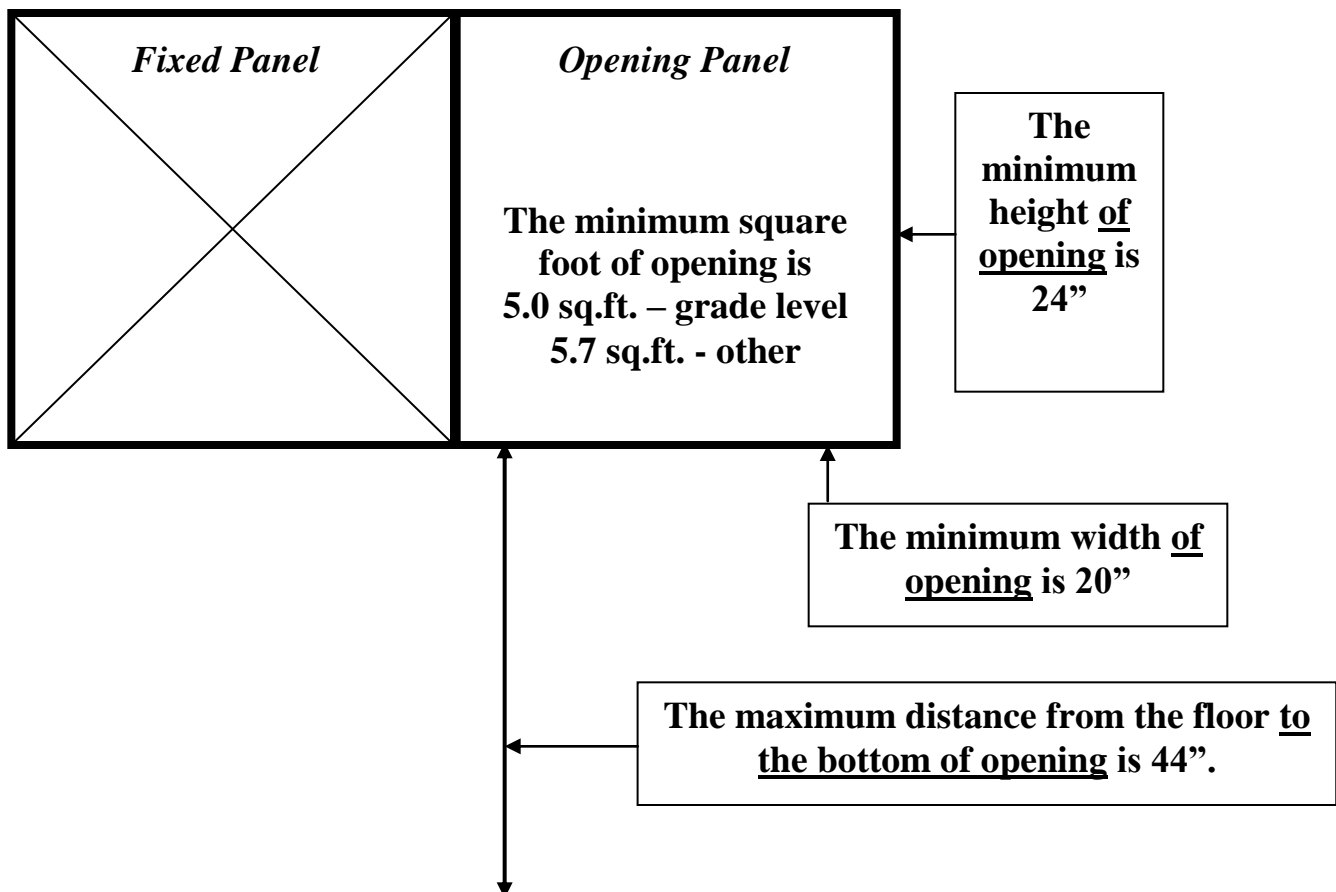

City of Arcata, California

Building Division Informational Handout

Egress Requirements from Bedrooms

At least one window in every bedroom must meet all of the following requirements!

Exception: Bedrooms with a door leading directly to the outside.

Note: The minimum height of 24" and the minimum width of 20" only creates an opening of 3.33 square feet. Remember, 5.0 or 5.7 square feet of opening is required.