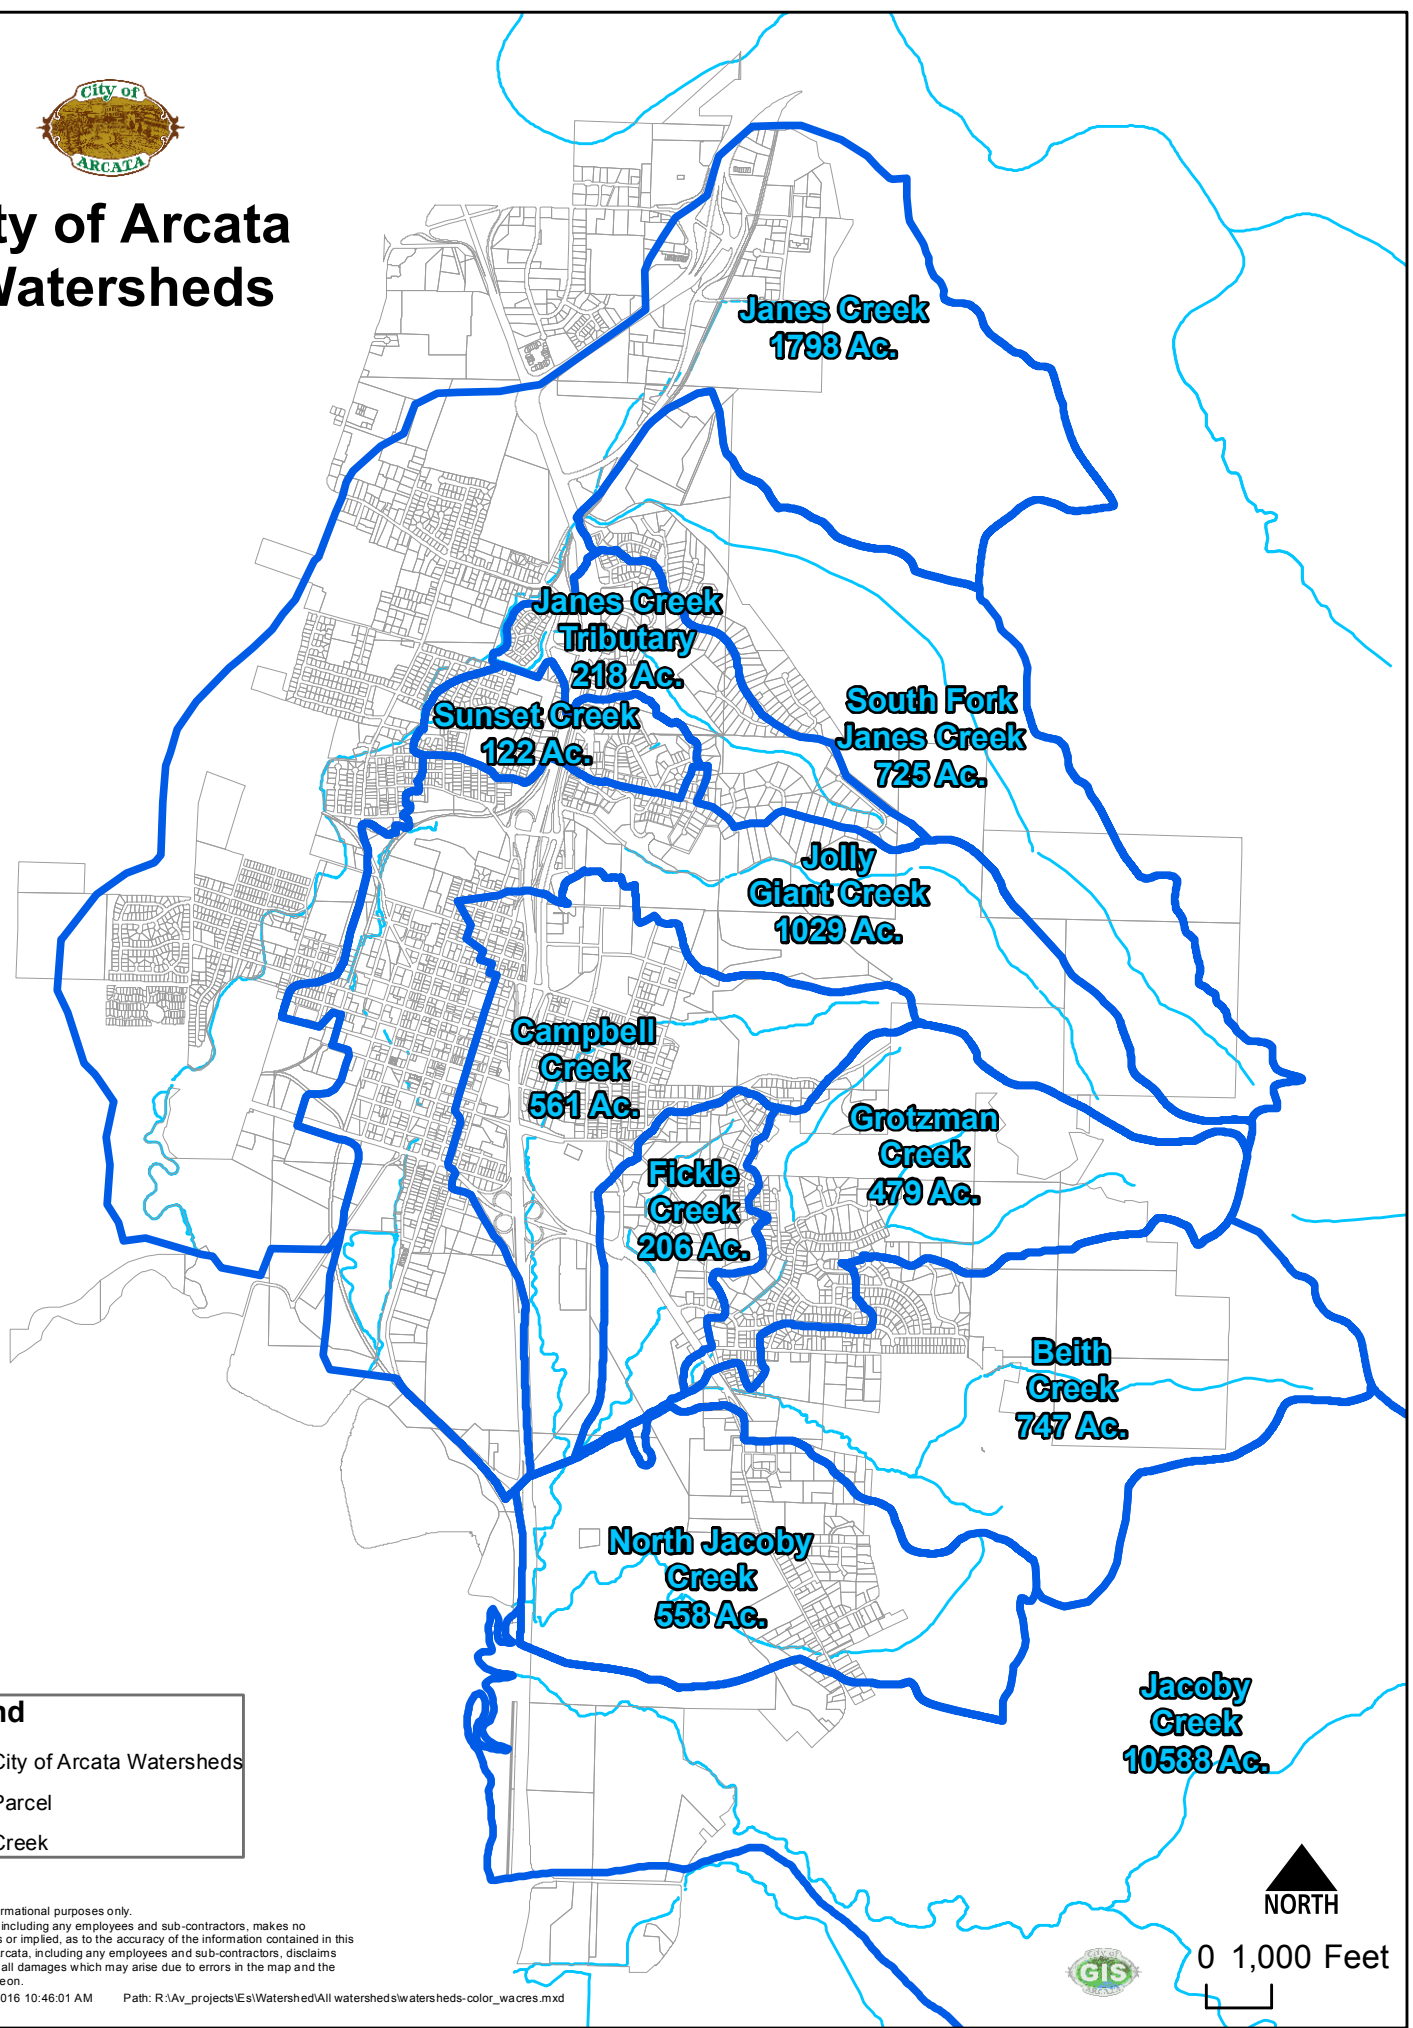

City of Arcata Watersheds

Legend

- City of Arcata Watersheds
- Parcel
- Creek

0 1,000 Feet