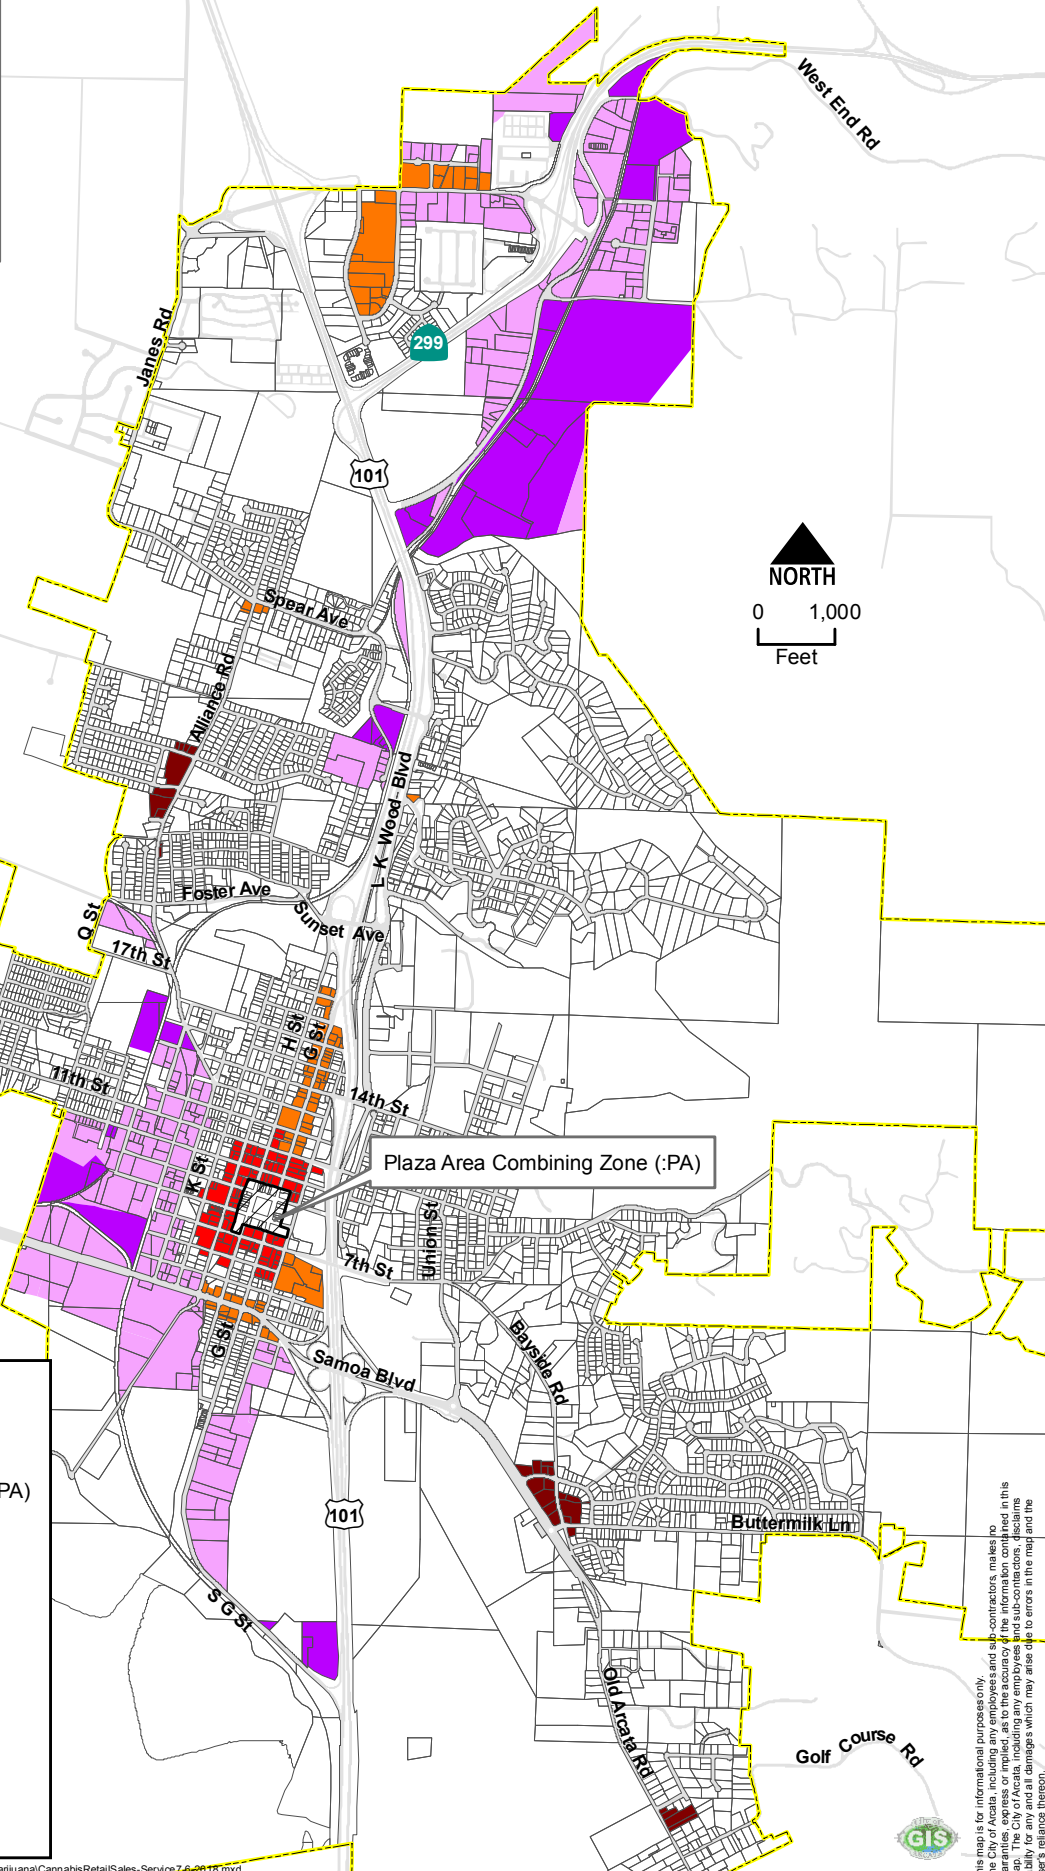

Cannabis Retail Sales/Service

7/6/2018

Legend

- City of Arcata Parcel
- Plaza Area Combining Zone (:PA)
- Arcata City Limits
- Street

Permitted Zoning Designations

- Industrial General [IG]
- Industrial Limited [IL]
- Commercial Central [CC]
  Commercial Central [CC] within Plaza Area Combining Zone is omitted
- Commercial Mixed [CM]
- Commercial General [CG]